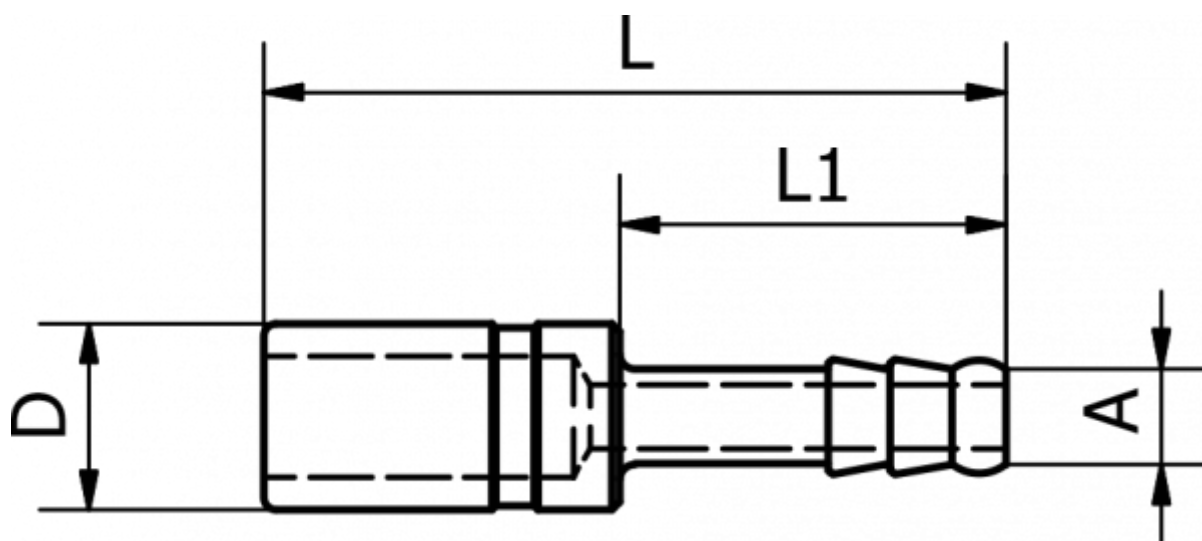

Article number: 58624306ST

Description: Plug for coupling, w. stem $\varnothing 6$
NW 7.2, galvanised steel

Measures

A (mm) = $\varnothing 6$

D (mm) = 12

L (mm) = 48

L1 (mm) = 25